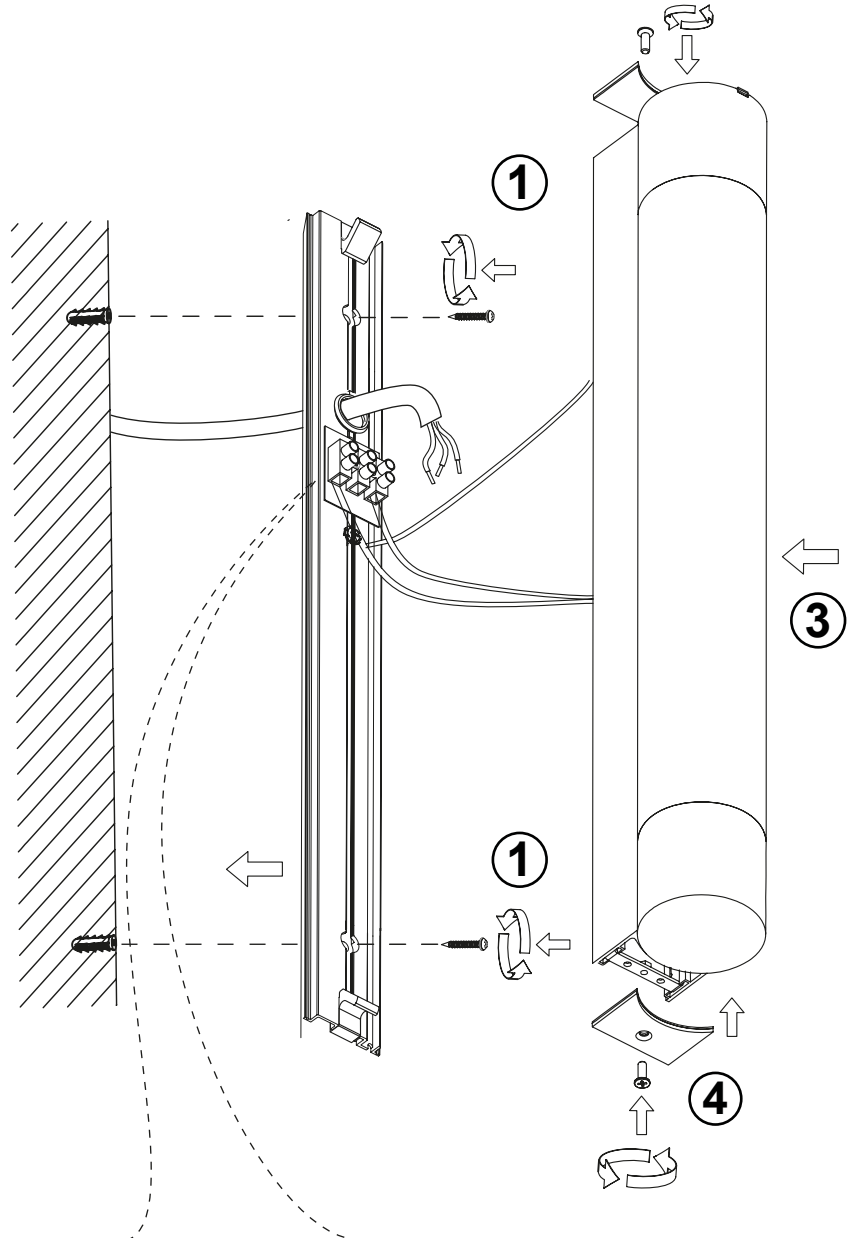

Aneta

www.aneta.se

MODICA

10705 / 10706

10705

10706

630 lm	820 lm
9W LED	12W LED
T = 3000K warm white	T = 3000K warm white
Lifetime 30 000 h	Lifetime 30 000 h
Light bulb icon 0 s	Light bulb icon 0 s
Ra ≥ 80	Ra ≥ 80
ON/OFF 20000	ON/OFF 20000
NO	NO

SE Byte av ljuskällan får endast utföras av auktoriserad elektriker eller kunnig fackman.

NO Bytte av lyskilden skal kun utføres av autorisert elektriker eller oppløret fagmann.

FI Valonlähteen saa vaihtaa vain valtuutettu sähköasentaja tai pätevyitynyt alan ammattilainen.

EN The light source shall only be replaced by an qualified person.

SE OBS! Installationen ska utföras av auktoriserad elinstallatör.

NO OBS! Skal installeres av auktorisert elektriker.

FI HUOM! Asennus on kiinteä ja sen tulee suorittaa henkilö jolla on riittävä pätevyys ja tuntemus vallitsevista määräyksistä.

EN Installation should be performed by a qualified electrician.