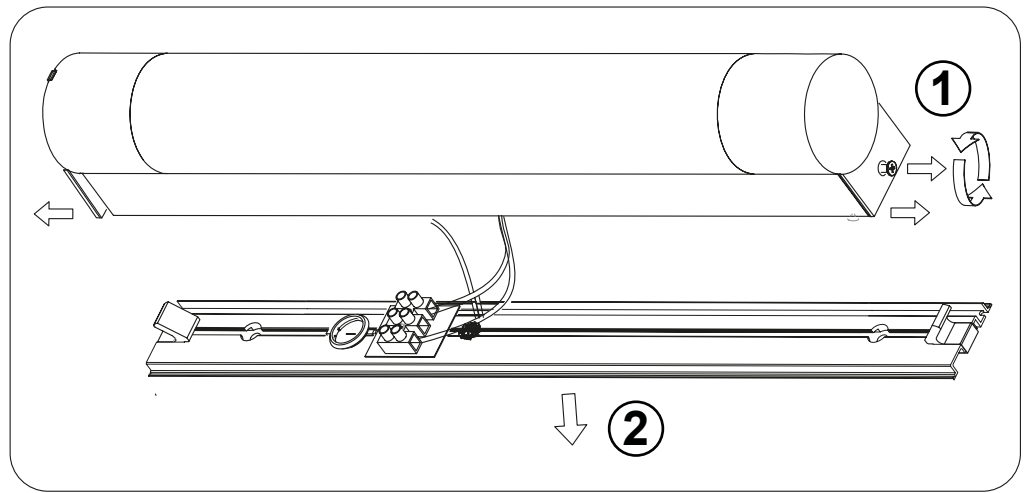

Aneta

www.aneta.se

MODICA

10705 / 10706

10705

10706

630 lm	820 lm
9W LED	12W LED
T = 3000K warm white	T = 3000K warm white
Lifetime 30 000 h	Lifetime 30 000 h
Light bulb icon 0 s	Light bulb icon 0 s
Ra ≥ 80	Ra ≥ 80
ON/OFF 20000	ON/OFF 20000
NO	NO